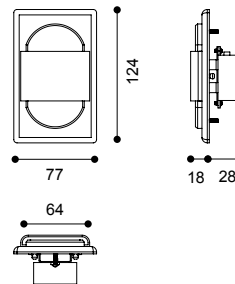

**Article number** **1065.164**

LED Consumption	0.7W
Current	250 (mA)
Lumen	12 (lm)
Beam Angle	-
CCT	3200K
CRI	90+

Colours ● ○ ●  
Black White Anodized Alum.

## EZ STEP LED

When it comes to installation ease and personal safety, the EZ Step™ really fits the bill. This innovative LED uses 0.7 watts of energy, and can be installed into any standard single gang outlet box for an attractive lighting solution.